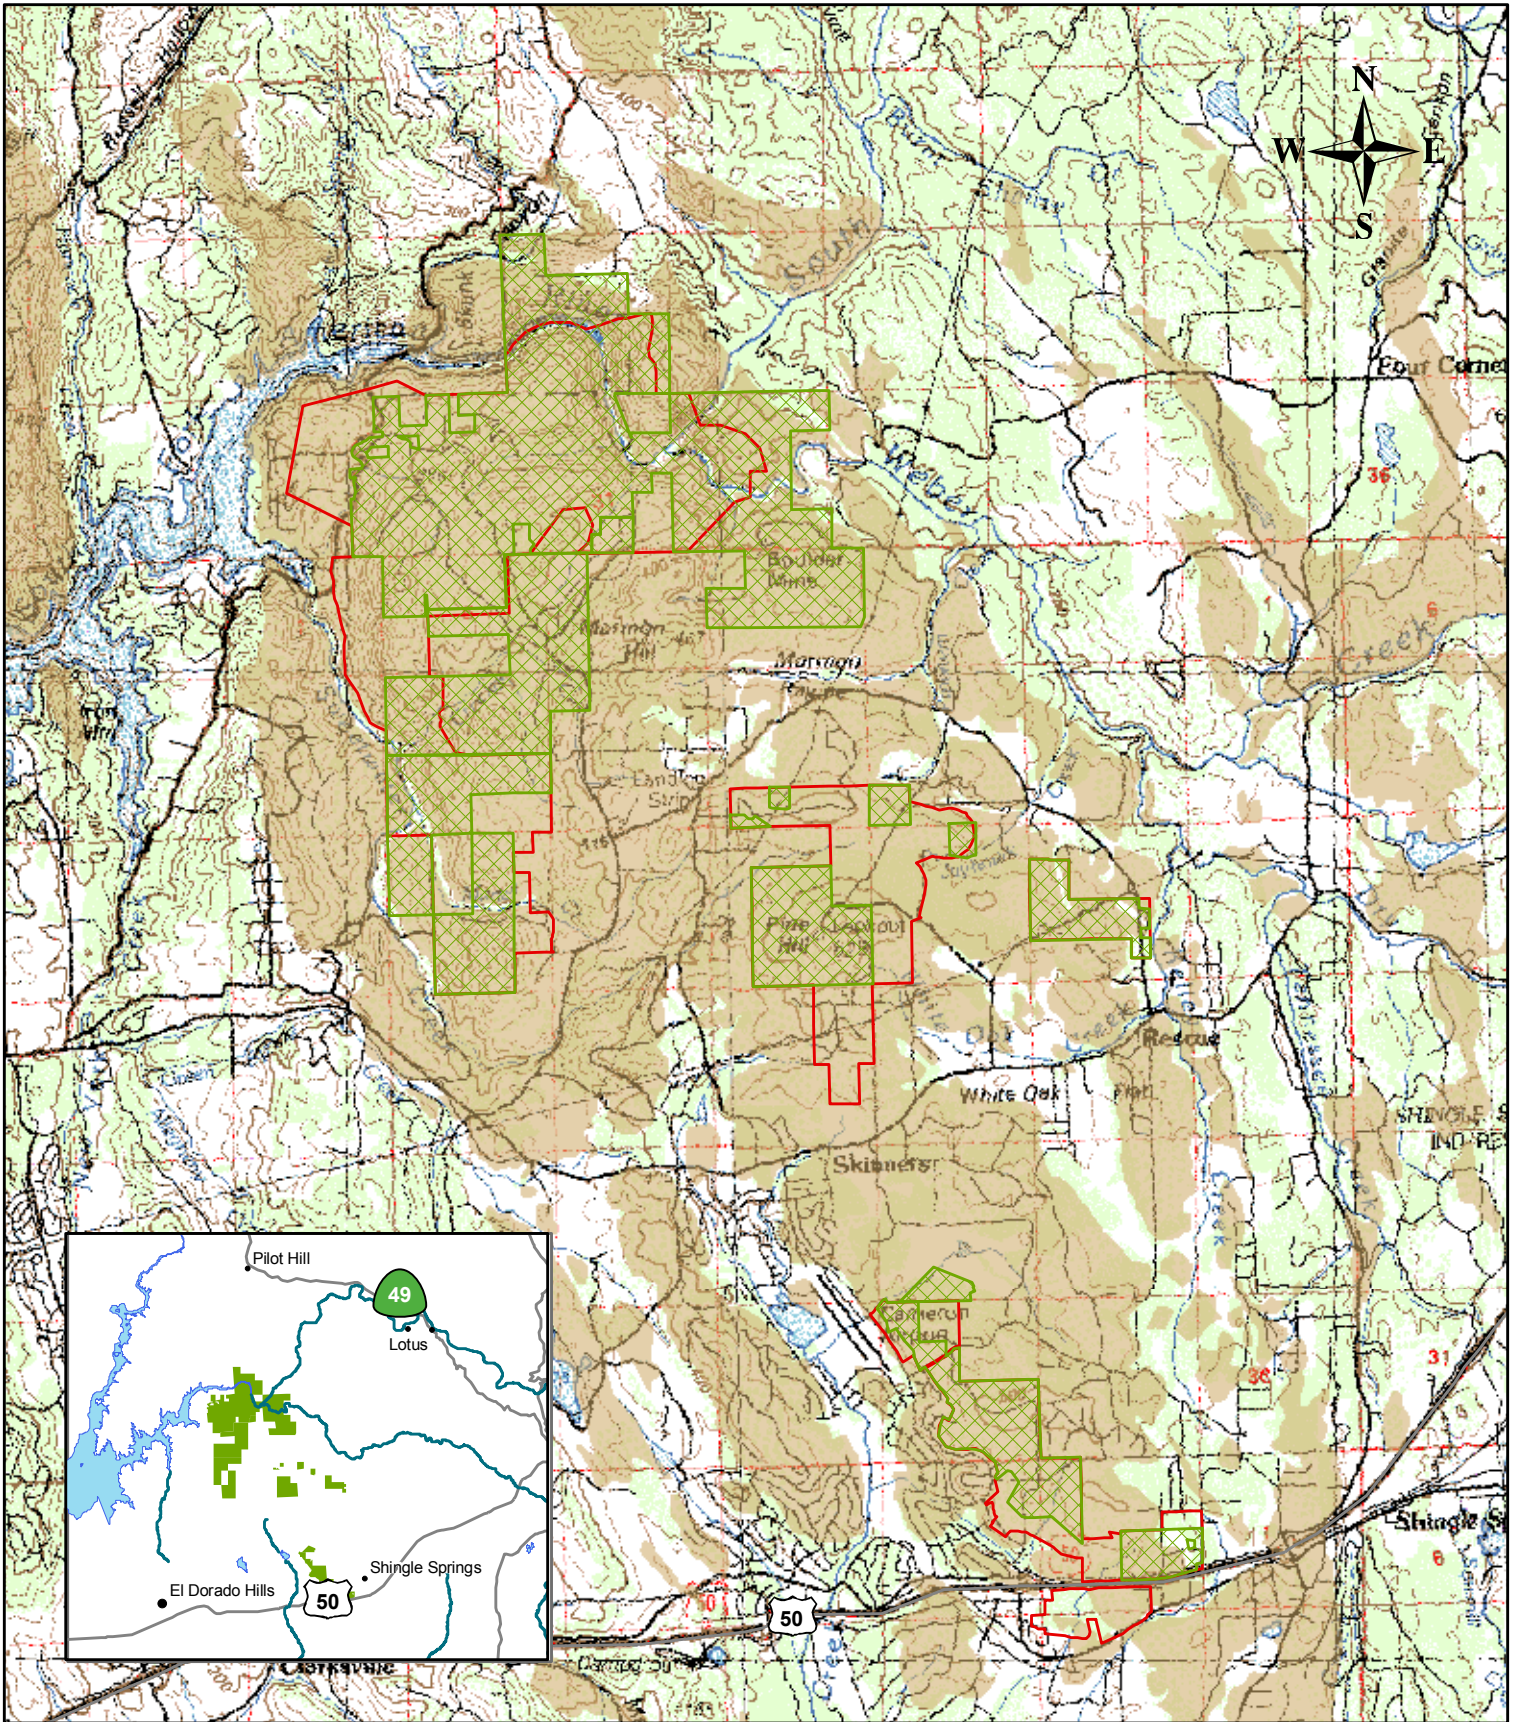

# Pine Hill Preserve

western El Dorado County, CA

-  Pine Hill Preserve
-  PHP Gabbro Rare Plants Recovery Boundaries (FWS 2002)
-  Gabbro Soils

US Department of the Interior  
**BUREAU OF LAND MANAGEMENT**  
Mother Lode Field Office  
El Dorado Hills, California  
(916) 941-3101  
[www.ca.blm.gov/motherlode](http://www.ca.blm.gov/motherlode)  
Date Prepared: 3/5/2010  
Project: webmap\_3.5.10