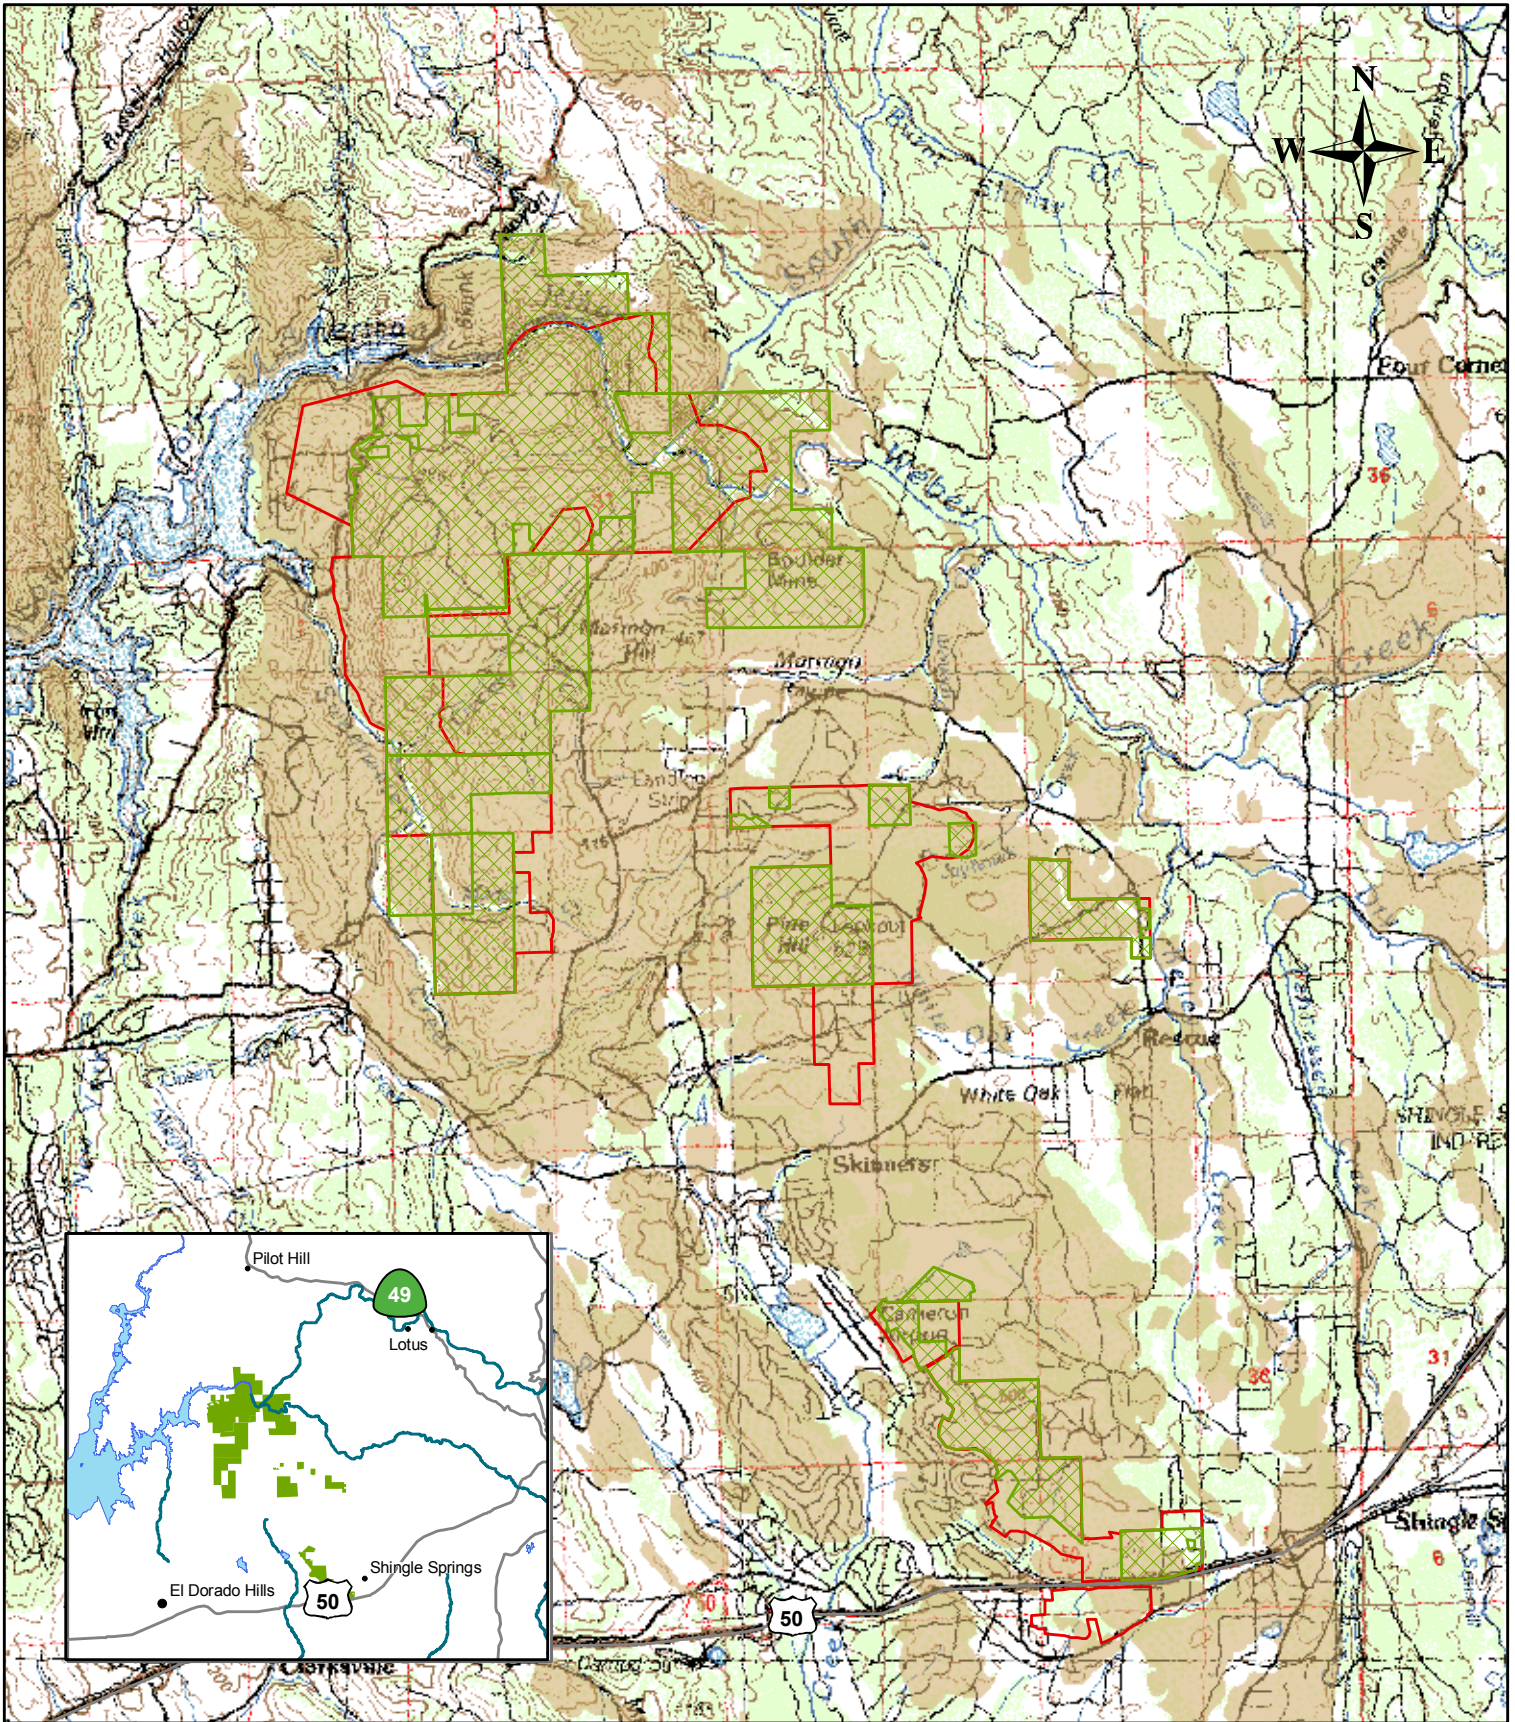

Pine Hill Preserve

western El Dorado County, CA

-  Pine Hill Preserve
-  PHP Gabbro Rare Plants Recovery Boundaries (FWS 2002)
-  Gabbro Soils

US Department of the Interior
BUREAU OF LAND MANAGEMENT
Mother Lode Field Office
El Dorado Hills, California
(916) 941-3101
www.ca.blm.gov/motherlode
Date Prepared: 3/5/2010
Project: webmap_3.5.10